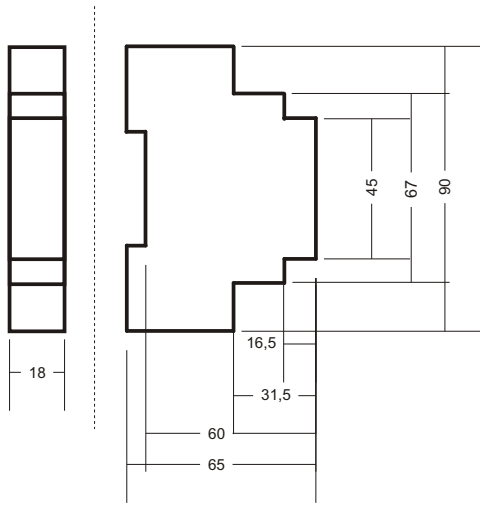

26.

ENCLOSURE DIMENSIONS

[mm]

1 modul

2 modules

3 modules

4 modules

6 modules

[mm]

to plater box

to under plaster box

CZF2 PO-405

AZH-C