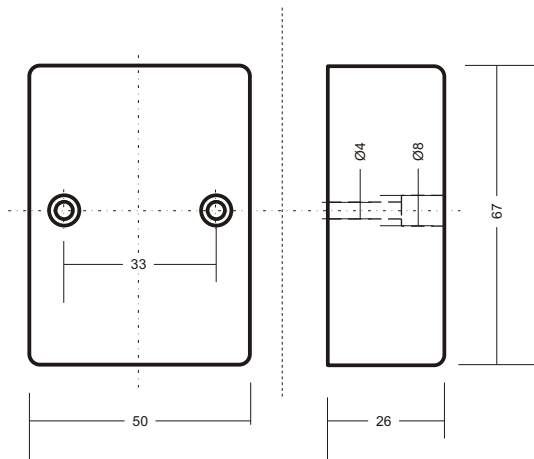

26.

ENCLOSURE DIMENSIONS

[mm]

1 modul

2 modules

3 modules

4 modules

6 modules

[mm]

to plater box

to under plaster box

CZF2 PO-405

AZH-C