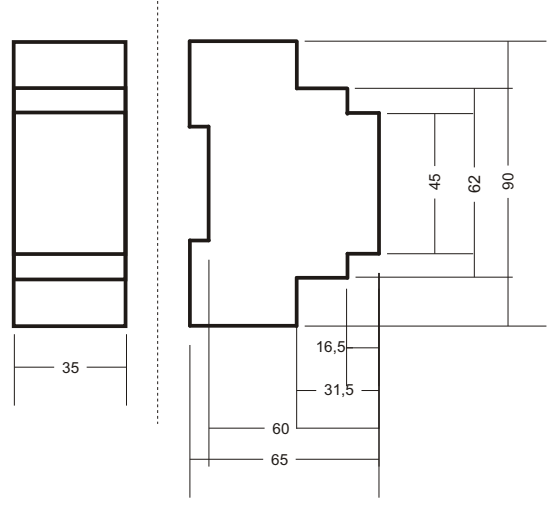

26.

ENCLOSURE DIMENSIONS

[mm]

1 modul

2 modules

3 modules

4 modules

6 modules

[mm]

to plater box

to under plaster box

CZF2 PO-405

AZH-C