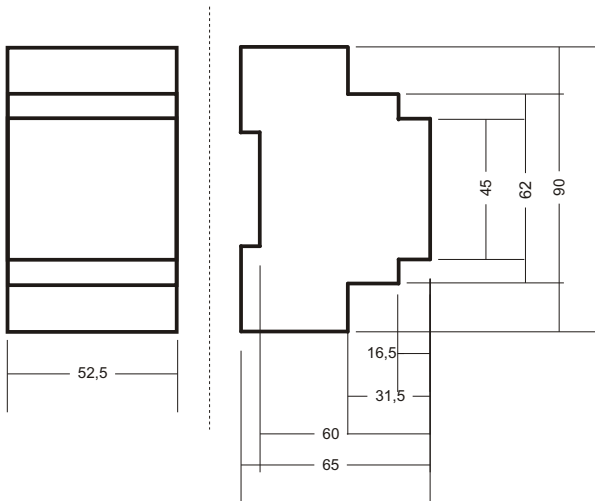

26.

ENCLOSURE DIMENSIONS

[mm]

1 modul

2 modules

3 modules

4 modules

6 modules

[mm]

to plater box

to under plaster box

CZF2 PO-405

AZH-C