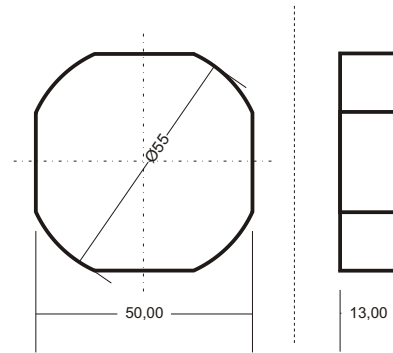

26.

ENCLOSURE DIMENSIONS

[mm]

1 modul

2 modules

3 modules

4 modules

6 modules

[mm]

to plater box

to under plaster box

CZF2 PO-405

AZH-C