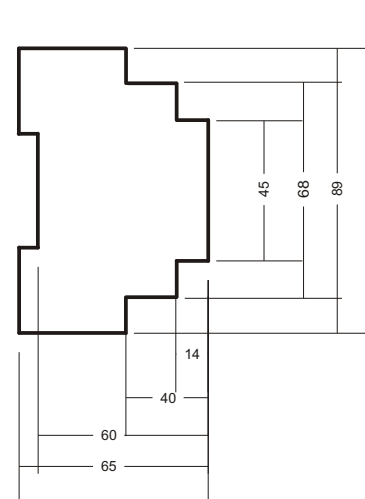

26.

ENCLOSURE DIMENSIONS

[mm]

1 modul

2 modules

3 modules

4 modules

6 modules

[mm]

to plater box

to under plaster box

CZF2 PO-405

AZH-C