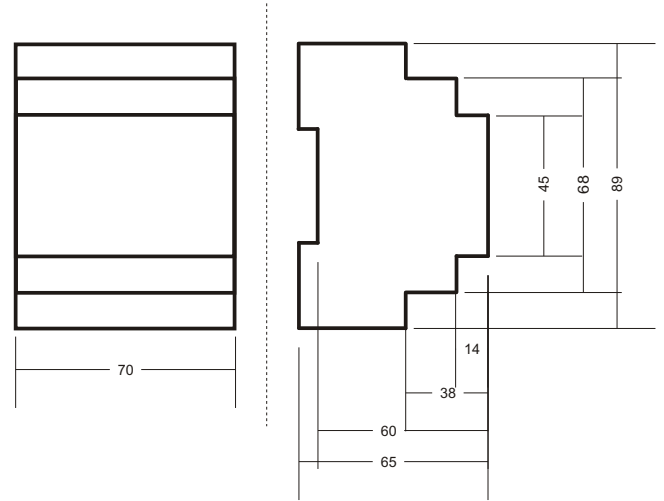

26.

ENCLOSURE DIMENSIONS

[mm]

1 modul

2 modules

3 modules

4 modules

6 modules

[mm]

to plater box

to under plaster box

CZF2 PO-405

AZH-C