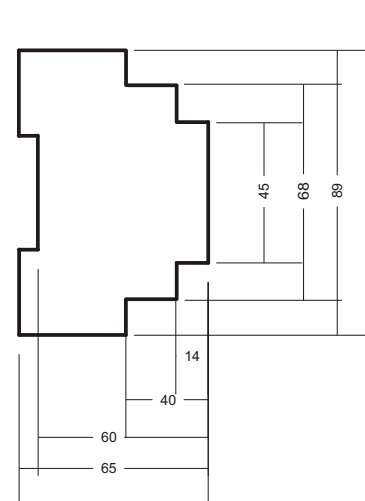

26.

ENCLOSURE DIMENSIONS

[mm]

1 modul

2 modules

3 modules

4 modules

6 modules

[mm]

to plater box

to under plaster box

CZF2 PO-405

AZH-C